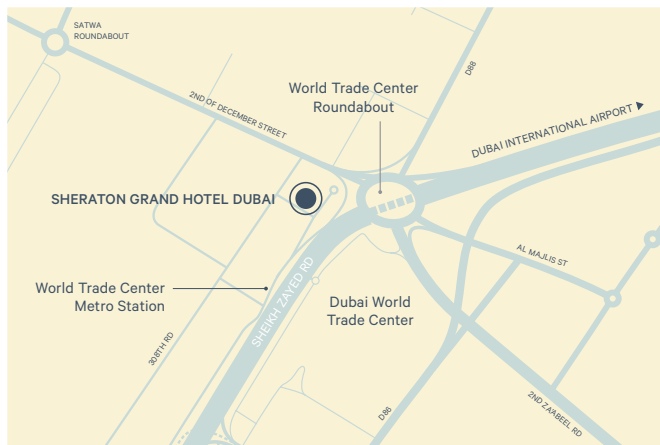

Sheraton®

Sheraton Grand Hotel, Dubai

No. 3, Sheikh Zayed Road, Dubai
United Arab Emirates
T 971 4 503 4444
sheratongrandedubai.com

EXPLORE

Welcome to Dubai's connecting crossroads, where global travelers come home to memorable experiences and exciting new opportunities every time.

- World Trade Center 0.5 km
- Dubai International Financial Center 2 km
- Burj Khalifa, Dubai Mall 5 km
- Gold and Spice Souk 9 km
- Internet City 20 km
- Media City 21 km
- Palm Jumeirah 22 km

EXPERIENCE