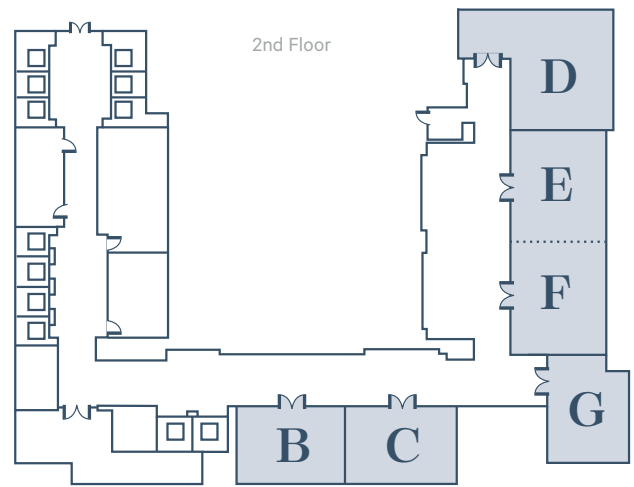

STAY

Feel at home in the 654 rooms, suites and apartments. Equipped with the comfortable Sheraton Sweet Sleeper Bed, enjoy magnificent views over Dubai from the floor-to-ceiling windows.

THE DETAILS

Guestrooms and Suites: 574 Ballroom: 1
Serviced Apartments: 180 Meeting Spaces: 6
Features: business center, Sheraton Fitness, rooftop pool, Shine Spa for Sheraton, Club Lounge

FUNCTION SPACE

- LEGEND
- A Starlight Ballroom
 - B Nexus 1
 - C Nexus 2
 - D Nexus 5
 - E Nexus 4
 - F Nexus 3
 - G Boardroom

ROOM DIMENSION AND SEATING CAPACITY

	FLOOR	SQ METERS	RECEPTION	BANQUET	THEATRE	CLASSROOM	CABARET	BOARDROOM	U-SHAPE	HOLLOW SQ.
STARLIGHT BALLROOM	1	360	400	180	400	150	136		60	80
STARLIGHT BALLROOM 1	1	180	200	80	200	75	48		40	45
STARLIGHT BALLROOM 2	1	180	200	80	200	75	48		40	45
NEXUS 1	2	44	30	20	40	24	16	12	15	18
NEXUS 2	2	44	30	20	40	24	16	12	15	18
NEXUS 3	2	51	60	40	40	27	21	12	18	21
NEXUS 4	2	56	60	40	40	27	21	12	18	21
NEXUS 3 & 4	2	107	120	80	100	60	49	42	42	45
NEXUS 5	2	90	75	50	60	39	28	18	18	21
BOARDROOM	2	48						16		