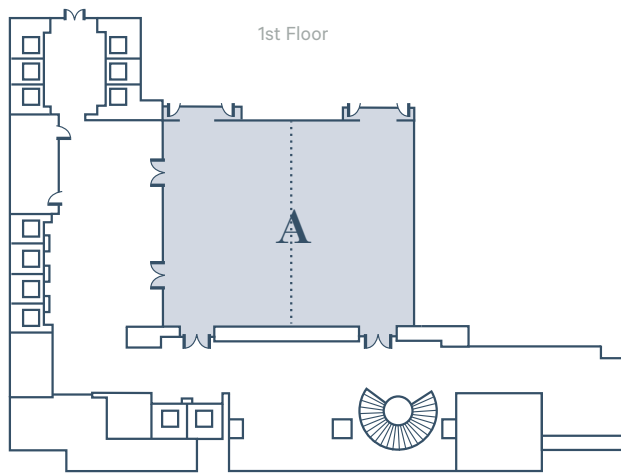

STAY

Feel at home in the 654 rooms, suites and apartments. Equipped with the comfortable Sheraton Sweet Sleeper Bed, enjoy magnificent views over Dubai from the floor-to-ceiling windows.

THE DETAILS

Guestrooms and Suites: 574 Ballroom: 1
Serviced Apartments: 180 Meeting Spaces: 6
Features: business center, Sheraton Fitness, rooftop pool, Shine Spa for Sheraton, Club Lounge

FUNCTION SPACE

- LEGEND
- A Starlight Ballroom
 - B Nexus 1
 - C Nexus 2
 - D Nexus 5
 - E Nexus 4
 - F Nexus 3
 - G Boardroom

ROOM DIMENSION AND SEATING CAPACITY

	FLOOR	SQ METERS	RECEPTION	BANQUET	THEATRE	CLASSROOM	CABARET	BOARDROOM	U-SHAPE	HOLLOW SQ.
STARLIGHT BALLROOM	1	360	400	180	400	150	136		60	80
STARLIGHT BALLROOM 1	1	180	200	80	200	75	48		40	45
STARLIGHT BALLROOM 2	1	180	200	80	200	75	48		40	45
NEXUS 1	2	44	30	20	40	24	16	12	15	18
NEXUS 2	2	44	30	20	40	24	16	12	15	18
NEXUS 3	2	51	60	40	40	27	21	12	18	21
NEXUS 4	2	56	60	40	40	27	21	12	18	21
NEXUS 3 & 4	2	107	120	80	100	60	49	42	42	45
NEXUS 5	2	90	75	50	60	39	28	18	18	21
BOARDROOM	2	48						16		